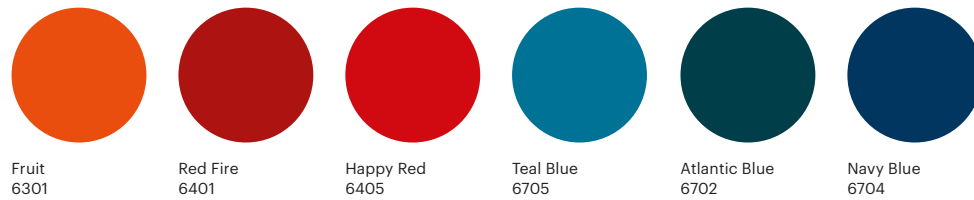

Krion Colour Palette

The following colours are available for selected applications, subject to a price increase.

Printed representation of colours may vary from actual samples. Always request actual samples before ordering.