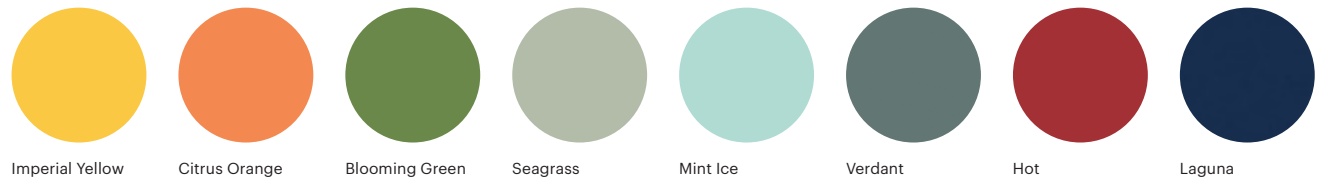

Savannah

Dune Prima

Aurora

Beech Nuwood

Sahara

Elegant Grey

Raffia

Neutral Aggregate

Neutral Concrete

Sagebrush

Sandalwood

Windswept Prima

Smoke Drift Prima

Hazelnut

Pebble Terrazzo

Silver Grey

Printed representation of colours may vary from actual samples. Always request actual samples before ordering.

Corian Colour Palette

The following colours are available for selected applications, subject to a price increase.

White Star
7103

Extreme Light
4102

White Concrete
9104

White Copper
9106

Light Grey
6902

Pearl
6502

Elegant White
9105

Carrara Dark
L105