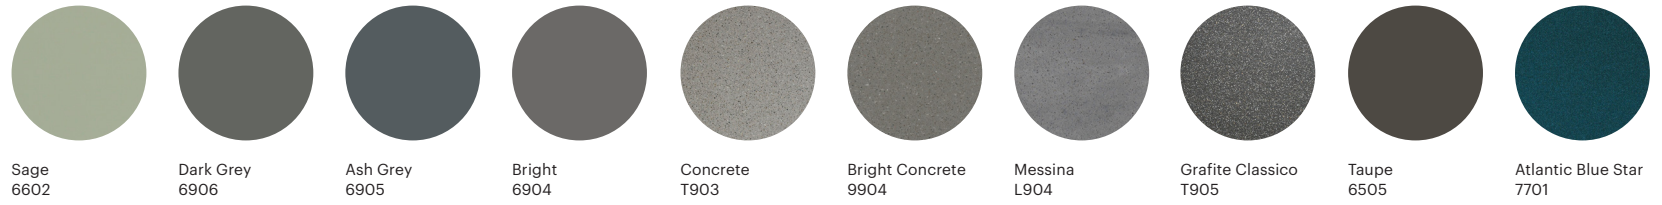

Krion Colour Palette

The following colours are available for selected applications, subject to a price increase.

Printed representation of colours may vary from actual samples. Always request actual samples before ordering.