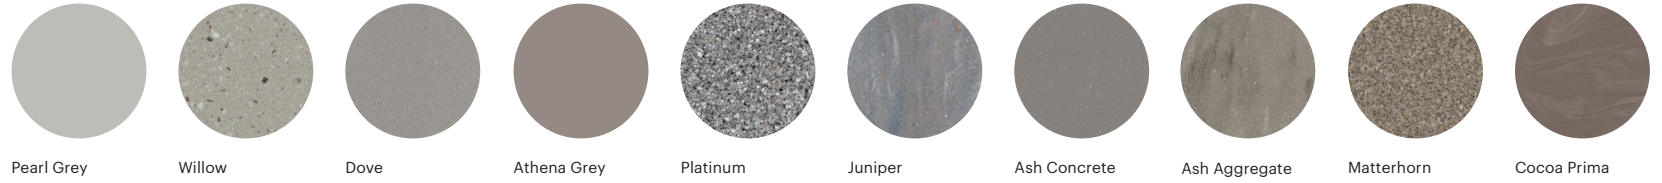

Savannah

Dune Prima

Aurora

Beech Nuwood

Sahara

Elegant Grey

Raffia

Neutral Aggregate

Neutral Concrete

Sagebrush

Sandalwood

Windswept Prima

Smoke Drift Prima

Hazelnut

Pebble Terrazzo

Silver Grey

Printed representation of colours may vary from actual samples. Always request actual samples before ordering.

Corian Colour Palette

The following colours are available for selected applications, subject to a price increase.

White Star
7103

Extreme Light
4102

White Concrete
9104

White Copper
9106

Light Grey
6902

Pearl
6502

Elegant White
9105

Carrara Dark
L105