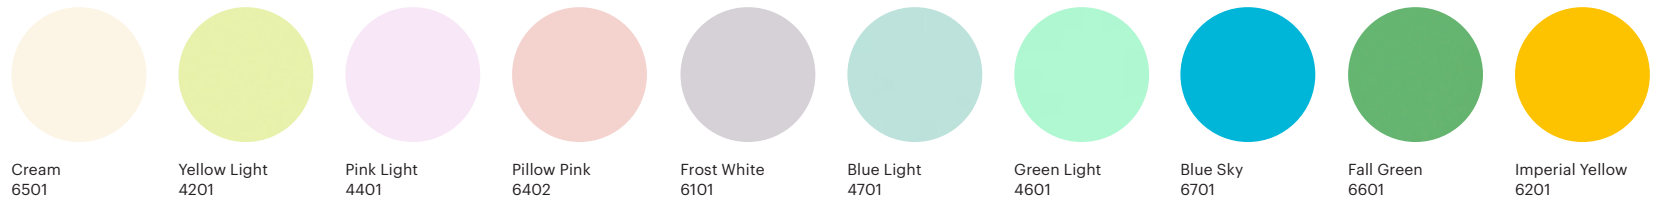

Krion Colour Palette

The following colours are available for selected applications, subject to a price increase.

Printed representation of colours may vary from actual samples. Always request actual samples before ordering.