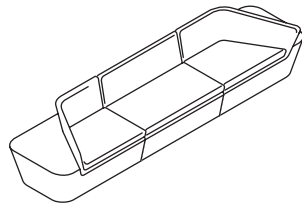

Mono Seating Modules

isomi[®]

MS01
Left End
W42.50
D30
H28.50"

MS02
Right End
W42.50
D30
H28.50"

MS03
Straight
W39.50
D30
H28.50"

MS04
Angle 45
W49.25/41
D30
H28.50"

MS05
Angle 90
W42.50/42.50
D30
H28.50"

MS06
Crossover I
W61.50
D30
H28.50"

MS07
Crossover II
W61.50
D30
H28.50"

Dimensions relate to the footprint of the product.

Website: www.isomi.com

Email: info@isomi.com

North West Office: +44 (0)161 903 9797

London Showoom: +44 (0)20 7388 8599

Mono Seating Configurations

isomi[®]

1
W85
D30
H28.50"

2
W124.50
D30
H28.50"

3
W163.75
D30
H28.50"

4
W146.50
D30
H28.50"

5
W186
D30
H28.50"

6
W112.25/112.25
D30
H28.50"

7
W139.50/112.25
D30
H28.50"

8
W206/105.25
D30
H28.50"

Dimensions relate to the footprint of the product.

Website: www.isomi.com
Email: info@isomi.com

North West Office: +44 (0)161 903 9797
London Showoom: +44 (0)20 7388 8599