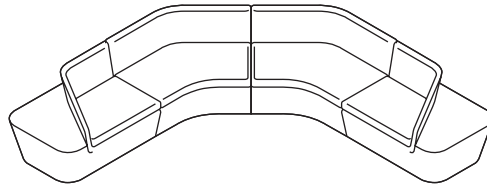

Mono Seating Modules

isomi[®]

MS01
Left End
W42.50
D30
H28.50"

MS02
Right End
W42.50
D30
H28.50"

MS03
Straight
W39.50
D30
H28.50"

MS04
Angle 45
W49.25/41
D30
H28.50"

MS05
Angle 90
W42.50/42.50
D30
H28.50"

MS06
Crossover I
W61.50
D30
H28.50"

Mono Seating Configurations

isomi[®]

1
W85
D30
H28.50"

2
W124.50
D30
H28.50"

3
W163.75
D30
H28.50"

4
W146.50
D30
H28.50"

5
W186
D30
H28.50"

6
W112.25/112.25
D30
H28.50"

7
W139.50/112.25
D30
H28.50"

8
W206/105.25
D30
H28.50"

Dimensions relate to the footprint of the product.

Website: www.isomi.com
Email: info@isomi.com

North West Office: +44 (0)161 903 9797
London Showoom: +44 (0)20 7388 8599