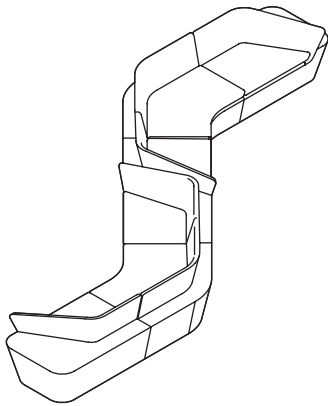

Mono Seating Modules

isomi[®]

MS01
Left End
W42.50
D30
H28.50"

MS02
Right End
W42.50
D30
H28.50"

MS03
Straight
W39.50
D30
H28.50"

MS04
Angle 45
W49.25/41
D30
H28.50"

MS05
Angle 90
W42.50/42.50
D30
H28.50"

MS06
Crossover I
W61.50
D30
H28.50"

MS07
Crossover II
W61.50
D30
H28.50"

Dimensions relate to the footprint of the product.

Website: www.isomi.com

Email: info@isomi.com

North West Office: +44 (0)161 903 9797

London Showoom: +44 (0)20 7388 8599

Mono Seating Configurations

isomi[®]

1
W85
D30
H28.50"

2
W124.50
D30
H28.50"

3
W163.75
D30
H28.50"

4
W146.50
D30
H28.50"

5
W186
D30
H28.50"

6
W112.25/112.25
D30
H28.50"

7
W139.50/112.25
D30
H28.50"

8
W206/105.25
D30
H28.50"

Dimensions relate to the footprint of the product.

Website: www.isomi.com
Email: info@isomi.com

North West Office: +44 (0)161 903 9797
London Showoom: +44 (0)20 7388 8599