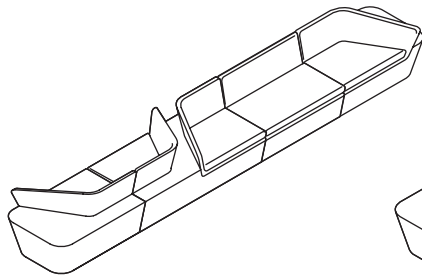

Mono Seating Modules

isomi[®]

MS01
Left End
W42.50
D30
H28.50"

MS02
Right End
W42.50
D30
H28.50"

MS03
Straight
W39.50
D30
H28.50"

MS04
Angle 45
W49.25/41
D30
H28.50"

MS05
Angle 90
W42.50/42.50
D30
H28.50"

MS06
Crossover I
W61.50
D30
H28.50"

Mono Seating Configurations

isomi[®]

1
W85
D30
H28.50"

2
W124.50
D30
H28.50"

3
W163.75
D30
H28.50"

4
W146.50
D30
H28.50"

5
W186
D30
H28.50"

6
W112.25/112.25
D30
H28.50"

7
W139.50/112.25
D30
H28.50"

8
W206/105.25
D30
H28.50"

Dimensions relate to the footprint of the product.

Website: www.isomi.com
Email: info@isomi.com

North West Office: +44 (0)161 903 9797
London Showoom: +44 (0)20 7388 8599