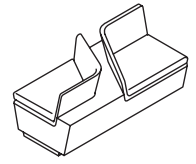

Mono Seating Modules

isomi[®]

MS01
Left End
W42.50
D30
H28.50"

MS02
Right End
W42.50
D30
H28.50"

MS03
Straight
W39.50
D30
H28.50"

MS04
Angle 45
W49.25/41
D30
H28.50"

MS05
Angle 90
W42.50/42.50
D30
H28.50"

MS06
Crossover I
W61.50
D30
H28.50"

MS07
Crossover II
W61.50
D30
H28.50"

Dimensions relate to the footprint of the product.

Website: www.isomi.com

Email: info@isomi.com

North West Office: +44 (0)161 903 9797

London Showoom: +44 (0)20 7388 8599

Mono Seating Configurations

isomi[®]

1
W85
D30
H28.50"

2
W124.50
D30
H28.50"

3
W163.75
D30
H28.50"

4
W146.50
D30
H28.50"

5
W186
D30
H28.50"

6
W112.25/112.25
D30
H28.50"

7
W139.50/112.25
D30
H28.50"

8
W206/105.25
D30
H28.50"

Dimensions relate to the footprint of the product.

Website: www.isomi.com
Email: info@isomi.com

North West Office: +44 (0)161 903 9797
London Showoom: +44 (0)20 7388 8599