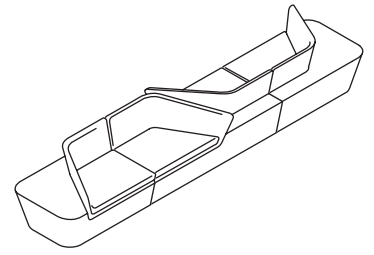

Mono Seating Modules

isomi[®]

MS01
Left End
W42.50
D30
H28.50"

MS02
Right End
W42.50
D30
H28.50"

MS03
Straight
W39.50
D30
H28.50"

MS04
Angle 45
W49.25/41
D30
H28.50"

MS05
Angle 90
W42.50/42.50
D30
H28.50"

MS06
Crossover I
W61.50
D30
H28.50"

MS07
Crossover II
W61.50
D30
H28.50"

Dimensions relate to the footprint of the product.

Website: www.isomi.com

Email: info@isomi.com

North West Office: +44 (0)161 903 9797

London Showoom: +44 (0)20 7388 8599

Mono Seating Configurations

isomi[®]

1
W85
D30
H28.50"

2
W124.50
D30
H28.50"

3
W163.75
D30
H28.50"

4
W146.50
D30
H28.50"

5
W186
D30
H28.50"

6
W112.25/112.25
D30
H28.50"

7
W139.50/112.25
D30
H28.50"

8
W206/105.25
D30
H28.50"

Dimensions relate to the footprint of the product.

Website: www.isomi.com
Email: info@isomi.com

North West Office: +44 (0)161 903 9797
London Showoom: +44 (0)20 7388 8599