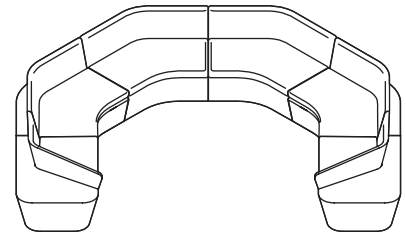

Mono Seating Modules

isomi[®]

MS01
Left End
W42.50
D30
H28.50"

MS02
Right End
W42.50
D30
H28.50"

MS03
Straight
W39.50
D30
H28.50"

MS04
Angle 45
W49.25/41
D30
H28.50"

MS05
Angle 90
W42.50/42.50
D30
H28.50"

MS06
Crossover I
W61.50
D30
H28.50"

MS07
Crossover II
W61.50
D30
H28.50"

Dimensions relate to the footprint of the product.

Website: www.isomi.com

Email: info@isomi.com

North West Office: +44 (0)161 903 9797

London Showoom: +44 (0)20 7388 8599

Mono Seating Configurations

isomi[®]

1
W85
D30
H28.50"

2
W124.50
D30
H28.50"

3
W163.75
D30
H28.50"

4
W146.50
D30
H28.50"

5
W186
D30
H28.50"

6
W112.25/112.25
D30
H28.50"

7
W139.50/112.25
D30
H28.50"

8
W206/105.25
D30
H28.50"

Dimensions relate to the footprint of the product.

Website: www.isomi.com
Email: info@isomi.com

North West Office: +44 (0)161 903 9797
London Showoom: +44 (0)20 7388 8599