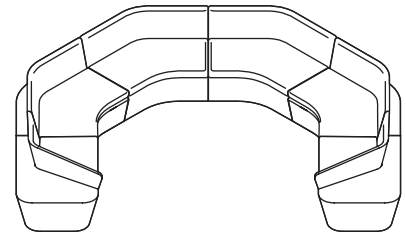

MS07
Crossover II
W1560
D760
H725 mm

Dimensions relate to the footprint of the product.

Website: www.isomi.com
Email: info@isomi.com

North West Office: +44 (0)161 903 9797
London Showoom: +44 (0)20 7388 8599

Mono Seating Configurations

isomi[®]

1
W2160
D760
H725 mm

2
W3160
D760
H725 mm

3
W4160
D760
H725 mm

4
W3720
D760
H725 mm

5
W4720
D760
H725 mm

6
W2850/2850
D760
H725 mm

7
W3539/2850
D760
H725 mm

8
W5234/2674
D760
H725 mm

Dimensions relate to the footprint of the product.

Website: www.isomi.com
Email: info@isomi.com

North West Office: +44 (0)161 903 9797
London Showoom: +44 (0)20 7388 8599