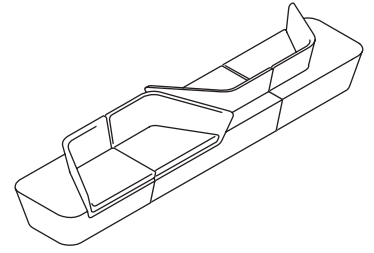

Mono Seating Modules

isomi[®]

MS01
Left End
W1080
D760
H725 mm

MS02
Right End
W1080
D760
H725 mm

MS03
Straight
W1000
D760
H725 mm

MS04
Angle 45
W1252/1040
D760
H725 mm

MS05
Angle 90
W1080/1080
D760
H725 mm

MS06
Crossover I
W1560
D760
H725 mm

MS07
Crossover II
W1560
D760
H725 mm

Dimensions relate to the footprint of the product.

Website: www.isomi.com
Email: info@isomi.com

North West Office: +44 (0)161 903 9797
London Showoom: +44 (0)20 7388 8599

Mono Seating Configurations

isomi[®]

1
W2160
D760
H725 mm

2
W3160
D760
H725 mm

3
W4160
D760
H725 mm

4
W3720
D760
H725 mm

5
W4720
D760
H725 mm

6
W2850/2850
D760
H725 mm

7
W3539/2850
D760
H725 mm

8
W5234/2674
D760
H725 mm

Dimensions relate to the footprint of the product.

Website: www.isomi.com
Email: info@isomi.com

North West Office: +44 (0)161 903 9797
London Showoom: +44 (0)20 7388 8599