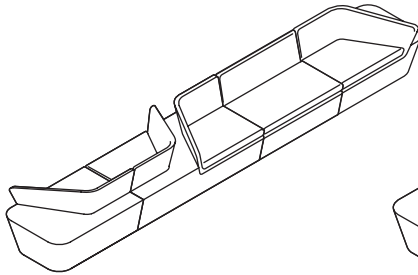

Mono Seating Configurations

isomi[®]

1
W2160
D760
H725 mm

2
W3160
D760
H725 mm

3
W4160
D760
H725 mm

4
W3720
D760
H725 mm

5
W4720
D760
H725 mm

6
W2850/2850
D760
H725 mm

7
W3539/2850
D760
H725 mm

8
W5234/2674
D760
H725 mm

Dimensions relate to the footprint of the product.

Website: www.isomi.com
Email: info@isomi.com

North West Office: +44 (0)161 903 9797
London Showoom: +44 (0)20 7388 8599