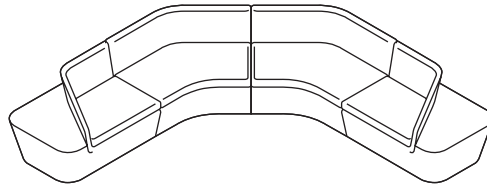

Mono Seating Configurations

isomi[®]

1
W2160
D760
H725 mm

2
W3160
D760
H725 mm

3
W4160
D760
H725 mm

4
W3720
D760
H725 mm

5
W4720
D760
H725 mm

6
W2850/2850
D760
H725 mm

7
W3539/2850
D760
H725 mm

8
W5234/2674
D760
H725 mm

Dimensions relate to the footprint of the product.

Website: www.isomi.com
Email: info@isomi.com

North West Office: +44 (0)161 903 9797
London Showoom: +44 (0)20 7388 8599