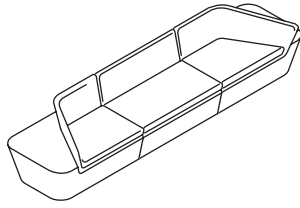

Mono Seating Modules

isomi[®]

MS01
Left End
W1080
D760
H725 mm

MS02
Right End
W1080
D760
H725 mm

MS03
Straight
W1000
D760
H725 mm

MS04
Angle 45
W1252/1040
D760
H725 mm

MS05
Angle 90
W1080/1080
D760
H725 mm

MS06
Crossover I
W1560
D760
H725 mm

MS07
Crossover II
W1560
D760
H725 mm

Dimensions relate to the footprint of the product.

Website: www.isomi.com
Email: info@isomi.com

North West Office: +44 (0)161 903 9797
London Showoom: +44 (0)20 7388 8599

Mono Seating Configurations

isomi[®]

1
W2160
D760
H725 mm

2
W3160
D760
H725 mm

3
W4160
D760
H725 mm

4
W3720
D760
H725 mm

5
W4720
D760
H725 mm

6
W2850/2850
D760
H725 mm

7
W3539/2850
D760
H725 mm

8
W5234/2674
D760
H725 mm

Dimensions relate to the footprint of the product.

Website: www.isomi.com
Email: info@isomi.com

North West Office: +44 (0)161 903 9797
London Showoom: +44 (0)20 7388 8599