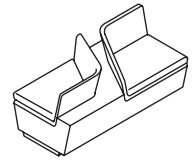

Mono Seating Modules

isomi[®]

MS01
Left End
W1080
D760
H725 mm

MS02
Right End
W1080
D760
H725 mm

MS03
Straight
W1000
D760
H725 mm

MS04
Angle 45
W1252/1040
D760
H725 mm

MS05
Angle 90
W1080/1080
D760
H725 mm

MS06
Crossover I
W1560
D760
H725 mm

MS07
Crossover II
W1560
D760
H725 mm

Dimensions relate to the footprint of the product.

Website: www.isomi.com
Email: info@isomi.com

North West Office: +44 (0)161 903 9797
London Showoom: +44 (0)20 7388 8599

Mono Seating Configurations

isomi[®]

1
W2160
D760
H725 mm

2
W3160
D760
H725 mm

3
W4160
D760
H725 mm

4
W3720
D760
H725 mm

5
W4720
D760
H725 mm

6
W2850/2850
D760
H725 mm

7
W3539/2850
D760
H725 mm

8
W5234/2674
D760
H725 mm

Dimensions relate to the footprint of the product.

Website: www.isomi.com
Email: info@isomi.com

North West Office: +44 (0)161 903 9797
London Showoom: +44 (0)20 7388 8599