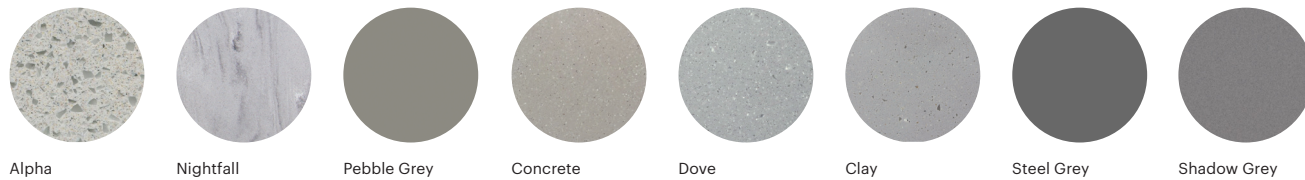

Durasein Colour Palette

The following colours are available for selected applications, subject to a price increase.

Printed representation of colours may vary from actual samples. Always request actual samples before ordering.