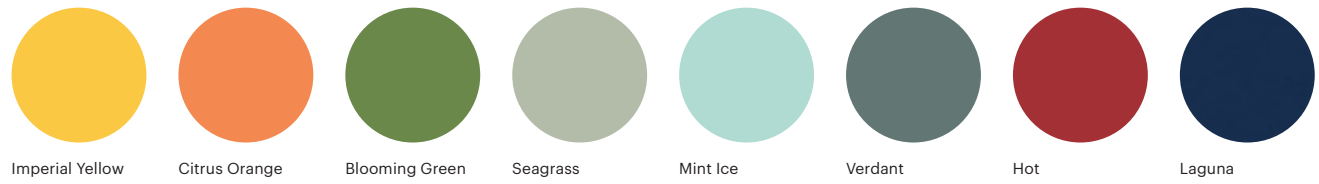

Alaskan Stone
4312

Industrial
7849

Black Coral
9125

Eclipse
8240

Printed representation of colours may vary from actual samples. Always request actual samples before ordering.

Corian Colour Palette

The following colours are available for selected applications, subject to a price increase.

Savannah

Dune Prima

Aurora

Beech Nuwood

Sahara

Elegant Grey

Raffia

Neutral Aggregate

Neutral Concrete

Sagebrush

Sandalwood

Windswept Prima

Smoke Drift Prima

Hazelnut

Pebble Terrazzo

Silver Grey

Printed representation of colours may vary from actual samples. Always request actual samples before ordering.

Corian Colour Palette

The following colours are available for selected applications, subject to a price increase.