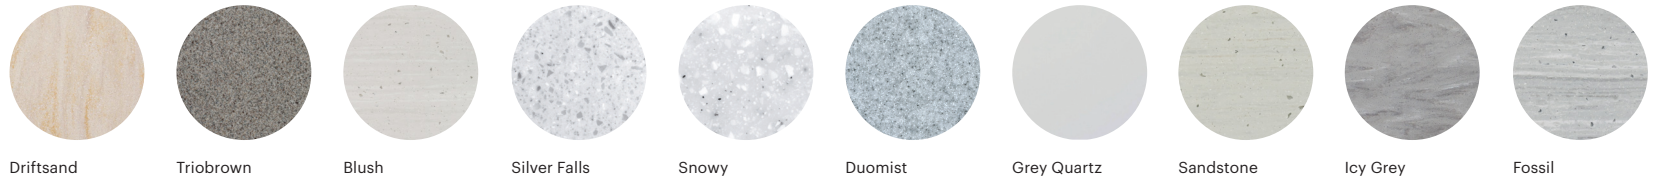

Durasein Colour Palette

The following colours are available for selected applications, subject to a price increase.

Printed representation of colours may vary from actual samples. Always request actual samples before ordering.