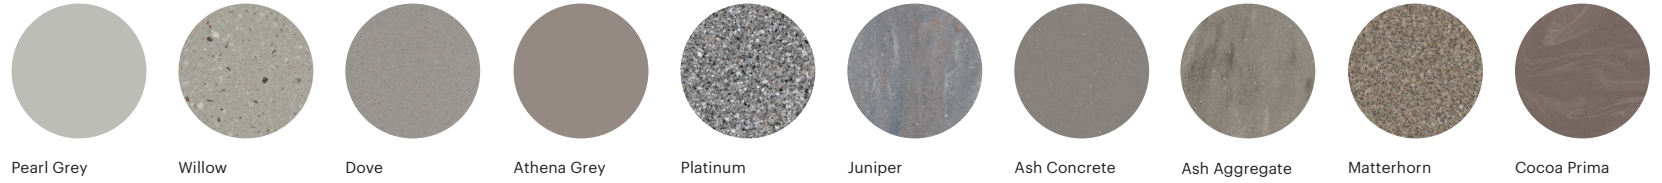

Alaskan Stone
4312

Industrial
7849

Black Coral
9125

Eclipse
8240

Printed representation of colours may vary from actual samples. Always request actual samples before ordering.

Corian Colour Palette

The following colours are available for selected applications, subject to a price increase.

Neutral Concrete

Sagebrush

Sandalwood

Windswept Prima

Smoke Drift Prima

Hazelnut

Pebble Terrazzo

Silver Grey

Printed representation of colours may vary from actual samples. Always request actual samples before ordering.

Corian Colour Palette

The following colours are available for selected applications, subject to a price increase.

White Star
7103

Extreme Light
4102

White Concrete
9104

White Copper
9106

Light Grey
6902

Pearl
6502

Elegant White
9105

Carrara Dark
L105