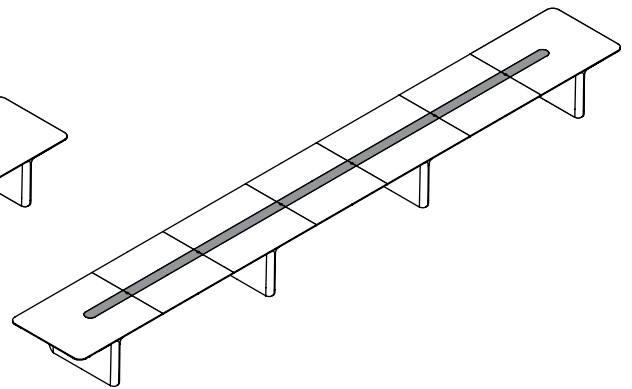

OT01
Left End
W55.25
D47.25
H29.50"

OT02
Right End
W55.25
D47.25
H29.50"

OT03
600 Straight
W23.75
D47.25
H29.50"

OT04
1200 Straight
W47.25
D47.25
H29.50"

OT05
1400 Straight
W55.25
D47.25
H29.50"

Dimensions relate to the footprint of the product.

Website: www.isomi.com
Email: info@isomi.com

North West Office: +44 (0)161 903 9797
London Showoom: +44 (0)20 7388 8599

Outline Table Configurations

1
W110.25
D47.25
H29.50"

2
W134
D47.25
H29.50"

3
W157.50
D47.25
H29.50"

4
W165.50
D47.25
H29.50"

5
W212.75
D47.25
H29.50"

6
W260
D47.25
H29.50"

7
W362.25
D47.25
H29.50"

Dimensions relate to the footprint of the product.

Website: www.isomi.com
Email: info@isomi.com

North West Office: +44 (0)161 903 9797
London Showoom: +44 (0)20 7388 8599