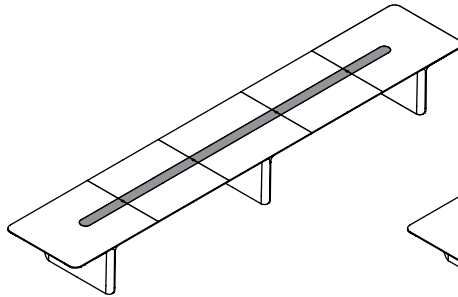

OT01
Left End
W55.25
D47.25
H29.50"

OT02
Right End
W55.25
D47.25
H29.50"

OT03
600 Straight
W23.75
D47.25
H29.50"

OT04
1200 Straight
W47.25
D47.25
H29.50"

OT05
1400 Straight
W55.25
D47.25
H29.50"

Dimensions relate to the footprint of the product.

Website: www.isomi.com
Email: info@isomi.com

North West Office: +44 (0)161 903 9797
London Showoom: +44 (0)20 7388 8599

Outline Table Configurations

1
W110.25
D47.25
H29.50"

2
W134
D47.25
H29.50"

3
W157.50
D47.25
H29.50"

4
W165.50
D47.25
H29.50"

5
W212.75
D47.25
H29.50"

6
W260
D47.25
H29.50"

7
W362.25
D47.25
H29.50"

Dimensions relate to the footprint of the product.

Website: www.isomi.com
Email: info@isomi.com

North West Office: +44 (0)161 903 9797
London Showoom: +44 (0)20 7388 8599