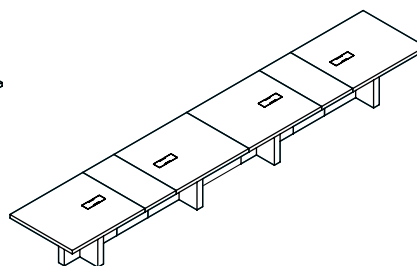

Edition Table Configurations

1
W110.5
D47.25
H29.50"

2
W134
D47.25
H29.50"

3
W157.50
D47.25
H29.50"

4
W181.25
D47.25
H29.50"

5
W212.50
D47.25
H29.50"

6
W220.50
D47.25
H29.50"

7
W267.75
D47.25
H29.50"

8
W315
D47.25
H29.50"

Dimensions relate to the footprint of the product.

Website: www.isomi.com
Email: info@isomi.com

North West Office: +44 (0)161 903 9797
London Showoom: +44 (0)20 7388 8599