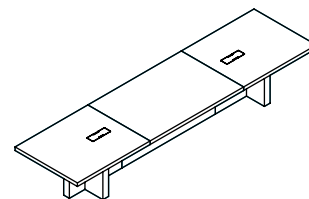

ET06
2400 Straight
W102.50
D47.25
H29.50"

Dimensions relate to the footprint of the product.

Website: www.isomi.com

Email: info@isomi.com

North West Office: +44 (0)161 903 9797

London Showoom: +44 (0)20 7388 8599

Edition Table Configurations

1
W110.5
D47.25
H29.50"

2
W134
D47.25
H29.50"

3
W157.50
D47.25
H29.50"

4
W181.25
D47.25
H29.50"

5
W212.50
D47.25
H29.50"

6
W220.50
D47.25
H29.50"

7
W267.75
D47.25
H29.50"

8
W315
D47.25
H29.50"

Dimensions relate to the footprint of the product.

Website: www.isomi.com
Email: info@isomi.com

North West Office: +44 (0)161 903 9797
London Showoom: +44 (0)20 7388 8599