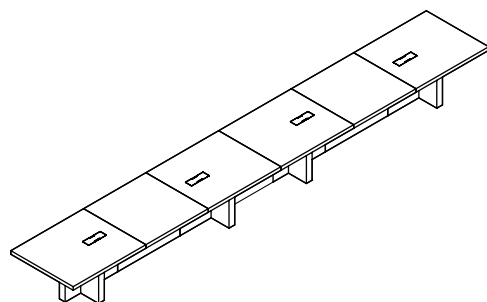

ET06
2400 Straight
W102.50
D47.25
H29.50"

Dimensions relate to the footprint of the product.

Website: www.isomi.com

Email: info@isomi.com

North West Office: +44 (0)161 903 9797

London Showoom: +44 (0)20 7388 8599

Edition Table Configurations

1
W110.5
D47.25
H29.50"

2
W134
D47.25
H29.50"

3
W157.50
D47.25
H29.50"

4
W181.25
D47.25
H29.50"

5
W212.50
D47.25
H29.50"

6
W220.50
D47.25
H29.50"

7
W267.75
D47.25
H29.50"

8
W315
D47.25
H29.50"

Dimensions relate to the footprint of the product.

Website: www.isomi.com
Email: info@isomi.com

North West Office: +44 (0)161 903 9797
London Showoom: +44 (0)20 7388 8599