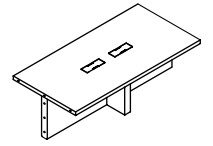

Edition Table Modules

isomi[®]

ET01
Left End
W55.25
D47.25
H29.50"

ET02
Right End
W55.25
D47.25
H29.50"

ET03
600 Straight
W23.75
D47.25
H29.50"

ET04
1200 Straight
W47.25
D47.25
H29.50"

ET05
1800 Straight
W71
D47.25
H29.50"

ET06
2400 Straight
W102.50
D47.25
H29.50"

Dimensions relate to the footprint of the product.

Website: www.isomi.com

Email: info@isomi.com

North West Office: +44 (0)161 903 9797

London Showoom: +44 (0)20 7388 8599

Edition Table Configurations

1
W110.5
D47.25
H29.50"

2
W134
D47.25
H29.50"

3
W157.50
D47.25
H29.50"

4
W181.25
D47.25
H29.50"

5
W212.50
D47.25
H29.50"

6
W220.50
D47.25
H29.50"

7
W267.75
D47.25
H29.50"