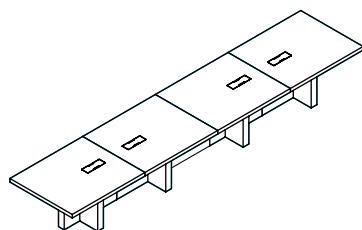

ET06
2400 Straight
W102.50
D47.25
H29.50"

Dimensions relate to the footprint of the product.

Website: www.isomi.com

Email: info@isomi.com

North West Office: +44 (0)161 903 9797

London Showoom: +44 (0)20 7388 8599

Edition Table Configurations

1
W110.5
D47.25
H29.50"

2
W134
D47.25
H29.50"

3
W157.50
D47.25
H29.50"

4
W181.25
D47.25
H29.50"

5
W212.50
D47.25
H29.50"

6
W220.50
D47.25
H29.50"

7
W267.75
D47.25
H29.50"

8
W315
D47.25
H29.50"

Dimensions relate to the footprint of the product.

Website: www.isomi.com
Email: info@isomi.com

North West Office: +44 (0)161 903 9797
London Showoom: +44 (0)20 7388 8599