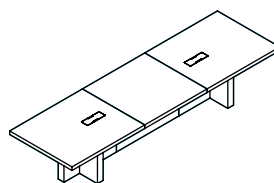

Edition Table Modules

isomi[®]

ET01
Left End
W55.25
D47.25
H29.50"

ET02
Right End
W55.25
D47.25
H29.50"

ET03
600 Straight
W23.75
D47.25
H29.50"

ET04
1200 Straight
W47.25
D47.25
H29.50"

ET05
1800 Straight
W71
D47.25
H29.50"

ET06
2400 Straight
W102.50
D47.25
H29.50"

Dimensions relate to the footprint of the product.

Website: www.isomi.com

Email: info@isomi.com

North West Office: +44 (0)161 903 9797

London Showoom: +44 (0)20 7388 8599

Edition Table Configurations

1
W110.5
D47.25
H29.50"

2
W134
D47.25
H29.50"

3
W157.50
D47.25
H29.50"

4
W181.25
D47.25
H29.50"

5
W212.50
D47.25
H29.50"

6
W220.50
D47.25
H29.50"

7
W267.75
D47.25
H29.50"