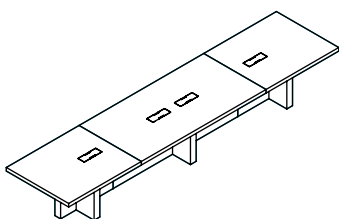

ET06
2400 Straight
W102.50
D47.25
H29.50"

Dimensions relate to the footprint of the product.

Website: www.isomi.com

Email: info@isomi.com

North West Office: +44 (0)161 903 9797

London Showoom: +44 (0)20 7388 8599

Edition Table Configurations

1
W110.5
D47.25
H29.50"

2
W134
D47.25
H29.50"

3
W157.50
D47.25
H29.50"

4
W181.25
D47.25
H29.50"

5
W212.50
D47.25
H29.50"

6
W220.50
D47.25
H29.50"

7
W267.75
D47.25
H29.50"

8
W315
D47.25
H29.50"

Dimensions relate to the footprint of the product.

Website: www.isomi.com
Email: info@isomi.com

North West Office: +44 (0)161 903 9797
London Showoom: +44 (0)20 7388 8599