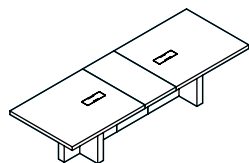

Edition Table Modules

isomi[®]

ET01
Left End
W55.25
D47.25
H29.50"

ET02
Right End
W55.25
D47.25
H29.50"

ET03
600 Straight
W23.75
D47.25
H29.50"

ET04
1200 Straight
W47.25
D47.25
H29.50"

ET05
1800 Straight
W71
D47.25
H29.50"

ET06
2400 Straight
W102.50
D47.25
H29.50"

Dimensions relate to the footprint of the product.

Website: www.isomi.com

Email: info@isomi.com

North West Office: +44 (0)161 903 9797

London Showoom: +44 (0)20 7388 8599

Edition Table Configurations

1
W110.5
D47.25
H29.50"

2
W134
D47.25
H29.50"

3
W157.50
D47.25
H29.50"

4
W181.25
D47.25
H29.50"

5
W212.50
D47.25
H29.50"

6
W220.50
D47.25
H29.50"

7
W267.75
D47.25
H29.50"