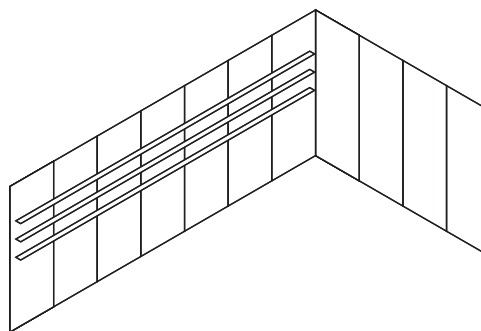

Metal Wall Panel Configurations

1
W1300
D119.5
H2900 mm

2
W2600
D19.5
H2900 mm

3
W3900
D119.5
H2900 mm

4
W5200
D19.5
H2900 mm

5
W6500
D119.5
H2900 mm

6
W7800
D19.5
H2900 mm

7
W9100
D119.5
H2900 mm

8
W5200/2600
D19.5/119.5
H2900 mm

9
W7800/3900
D119.5
H2900 mm

10
W9100/5200
D119.5/19.5
H2900 mm

Measurements above relate to the dimensions of the product at:

19.5mm depth = no shelves
119.5mm depth = shelves