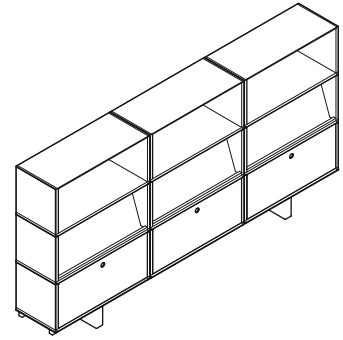

3
W106.25
D15
H56"