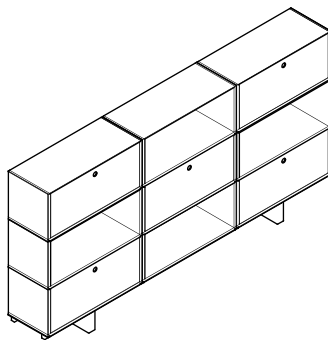

5
W106.25
D15
H56"