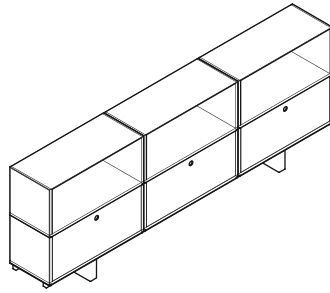

AS01
Frame
W106.25
D15
H7.50"

AS02
Cupboard
W35.50
D15
H15.75"

AS03
Cupboard Top
W35.50
D15
H15.75"

AS04
Magazine
W35.50
D15
H15.75"

AS05
Magazine Top
W35.50
D15
H15.75"

AS06
Open
W35.50
D15
H15.75"

AS07
Open Top
W35.50
D15
H15.75"

Dimensions relate to the footprint of the product.

Website: www.isomi.com
Email: info@isomi.com

North West Office: +44 (0)161 903 9797
London Showoom: +44 (0)20 7388 8599

Stack Configurations

1
W106.25
D15
H23.25"

2
W106.25
D15
H38.75

3
W106.25
D15
H56"

4
W106.25
D15
H56"

5
W106.25
D15
H56"

6
W106.25
D15
H56"

Dimensions relate to the footprint of the product.

Website: www.isomi.com
Email: info@isomi.com

North West Office: +44 (0)161 903 9797
London Showoom: +44 (0)20 7388 8599