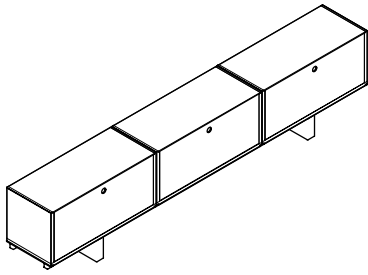

AS01
Frame
W106.25
D15
H7.50"

AS02
Cupboard
W35.50
D15
H15.75"

AS03
Cupboard Top
W35.50
D15
H15.75"

AS04
Magazine
W35.50
D15
H15.75"

AS05
Magazine Top
W35.50
D15
H15.75"

AS06
Open
W35.50
D15
H15.75"

AS07
Open Top
W35.50
D15
H15.75"

Dimensions relate to the footprint of the product.

Website: www.isomi.com
Email: info@isomi.com

North West Office: +44 (0)161 903 9797
London Showoom: +44 (0)20 7388 8599

Stack Configurations

1
W106.25
D15
H23.25"