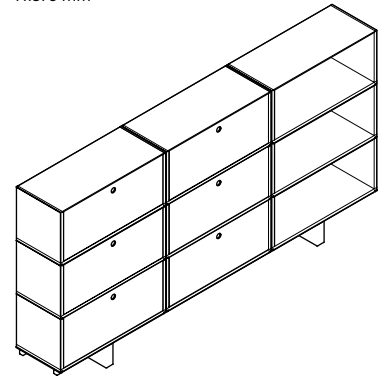

6
W2700
D380
H1370 mm

Dimensions relate to the footprint of the product.

Website: www.isomi.com
Email: info@isomi.com

North West Office: +44 (0)161 903 9797
London Showoom: +44 (0)20 7388 8599