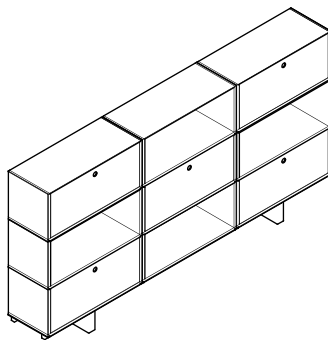

AS01
Frame
W2700
D380
H190 mm

AS02
Cupboard
W900
D380
H400 mm

AS03
Cupboard Top
W900
D380
H400 mm

AS04
Magazine
W900
D380
H400 mm

AS05
Magazine Top
W900
D380
H400 mm

AS06
Open
W900
D380
H400 mm

AS07
Open Top
W900
D380
H400 mm

Dimensions relate to the footprint of the product.

Website: www.isomi.com
Email: info@isomi.com

North West Office: +44 (0)161 903 9797
London Showoom: +44 (0)20 7388 8599

1
W2700
D380
H590 mm

2
W2700
D380
H980 mm

3
W2700
D380
H1370 mm

4
W2700
D380
H1370 mm

5
W2700
D380
H1370 mm

6
W2700
D380
H1370 mm

Dimensions relate to the footprint of the product.

Website: www.isomi.com
Email: info@isomi.com

North West Office: +44 (0)161 903 9797
London Showoom: +44 (0)20 7388 8599