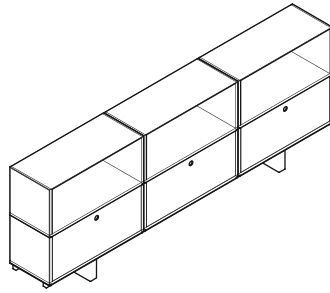

AS01
Frame
W2700
D380
H190 mm

AS02
Cupboard
W900
D380
H400 mm

AS03
Cupboard Top
W900
D380
H400 mm

AS04
Magazine
W900
D380
H400 mm

AS05
Magazine Top
W900
D380
H400 mm

AS06
Open
W900
D380
H400 mm

AS07
Open Top
W900
D380
H400 mm

Dimensions relate to the footprint of the product.

Website: www.isomi.com
Email: info@isomi.com

North West Office: +44 (0)161 903 9797
London Showoom: +44 (0)20 7388 8599

1
W2700
D380
H590 mm

2
W2700
D380
H980 mm

3
W2700
D380
H1370 mm

4
W2700
D380
H1370 mm

5
W2700
D380
H1370 mm

6
W2700
D380
H1370 mm

Dimensions relate to the footprint of the product.

Website: www.isomi.com
Email: info@isomi.com

North West Office: +44 (0)161 903 9797
London Showoom: +44 (0)20 7388 8599