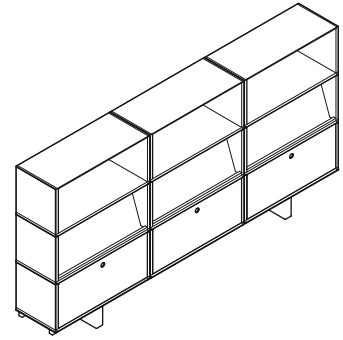

AS01
Frame
W2700
D380
H190 mm

AS02
Cupboard
W900
D380
H400 mm

AS03
Cupboard Top
W900
D380
H400 mm

AS04
Magazine
W900
D380
H400 mm

AS05
Magazine Top
W900
D380
H400 mm

AS06
Open
W900
D380
H400 mm

AS07
Open Top
W900
D380
H400 mm

Dimensions relate to the footprint of the product.

Website: www.isomi.com
Email: info@isomi.com

North West Office: +44 (0)161 903 9797
London Showoom: +44 (0)20 7388 8599

1
W2700
D380
H590 mm

2
W2700
D380
H980 mm

3
W2700
D380
H1370 mm

4
W2700
D380
H1370 mm

5
W2700
D380
H1370 mm

6
W2700
D380
H1370 mm

Dimensions relate to the footprint of the product.

Website: www.isomi.com
Email: info@isomi.com

North West Office: +44 (0)161 903 9797
London Showoom: +44 (0)20 7388 8599