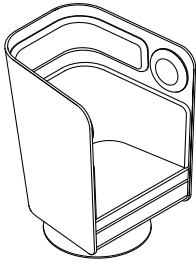

Design by **Paul Crofts**

Key features

CAD and BIM files available

Integrated LED moodlight

Birch plywood frame

Footrest available as an option

Various fabric colours available

Moodlight Modules

Chair

Moodlight Chair

W31

D32

H43.5"

Footstool

Moodlight Footstool

W16