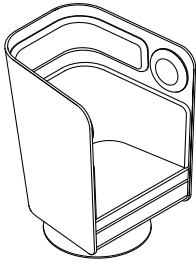

Design by **Paul Crofts**

Key features

CAD and BIM files available

Integrated LED moodlight

Birch plywood frame

Footrest available as an option

Various fabric colours available

Moodlight Modules